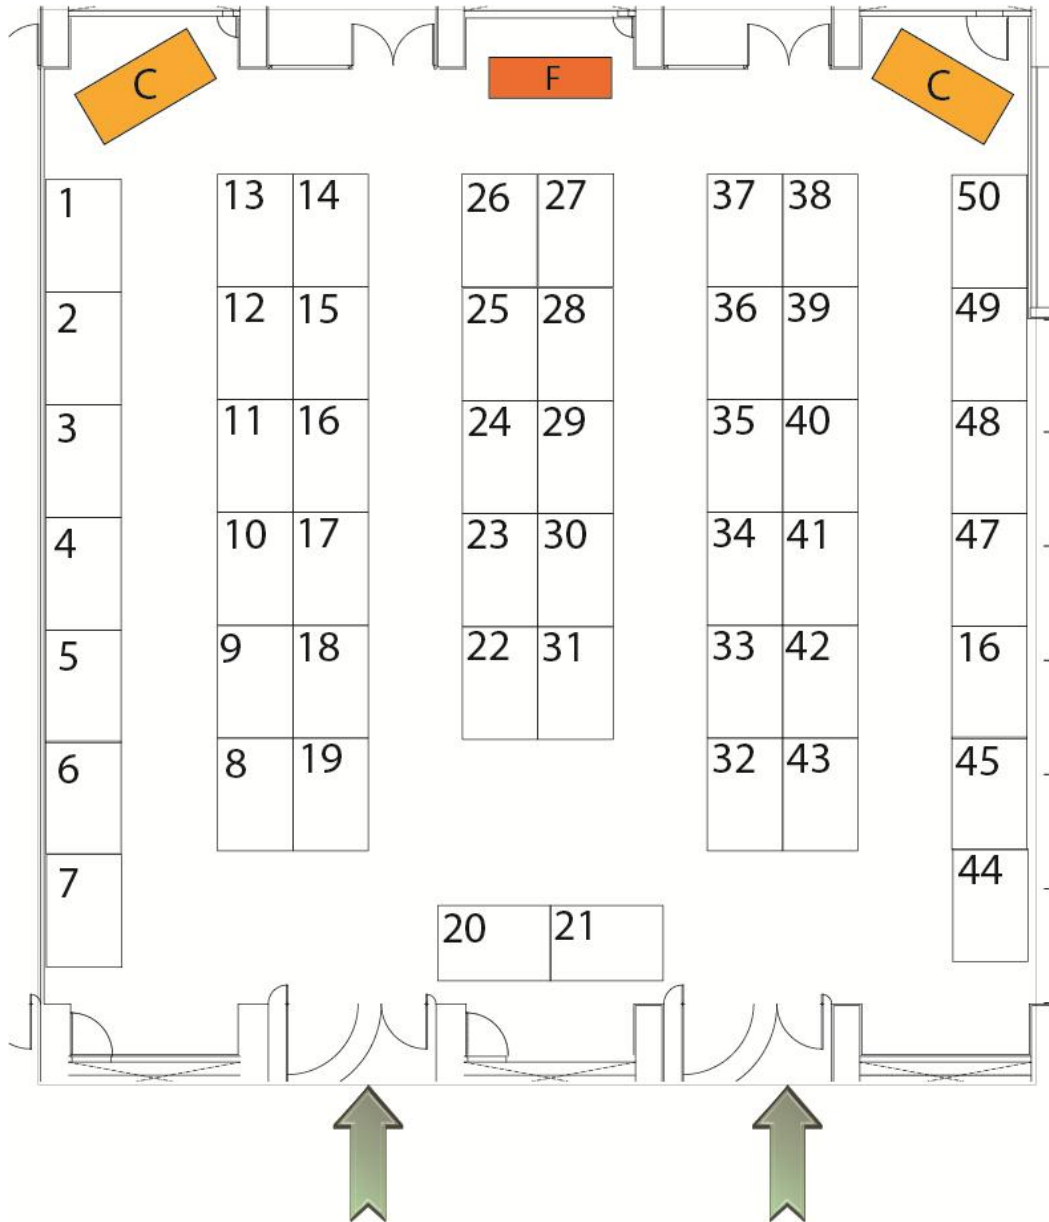

**Exhibition Floorplan**

*Ceiling Height: 4 meters*

**Key**

- F Food station
- C Coffee station